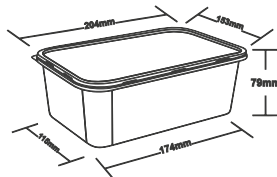

1500ML N1 Code: DP1500

Colors Available: ☐ WHITE ☒ BLACK ☒ TRANSPARENT

Crtn PKG (sets)	Carton Dimension (LxWxH) in mm		
250	750	210	485
1 X 40' HC Qty	1 X 20' HC Qty	CBM / Carton	
890	367	0.0764