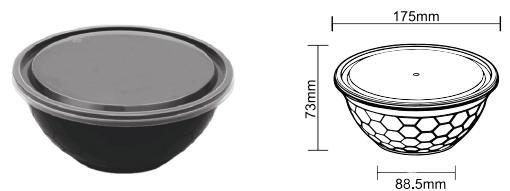

BOWL 1050 ML Code: DP BOWL 1050

Colors Available: ☐ WHITE ☒ BLACK ☒ TRANSPARENT

Crtn PKG (sets)	Carton Dimension (LxWxH) in mm		
150	520	175	555
1 X 40' HC Qty	1 X 20' HC Qty	CBM / Carton	
1346	554	0.0505