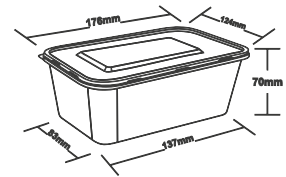

1000ML N1 Code: DP1000

Colors Available: ☐ WHITE ☒ BLACK ☒ TRANSPARENT

Crtn PKG (sets)	Carton Dimension (LxWxH) in mm		
250	600	175	420
1 X 40' HC Qty	1 X 20' HC Qty	CBM / Carton	
1542	635	0.0441