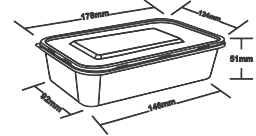

650ML N1 Code: DP650

Colors Available: ☐ WHITE ☒ BLACK ☒ TRANSPARENT

Crtn PKG (sets)	Carton Dimension (LxWxH) in mm		
250	595	175	390
1 X 40' HC Qty	1 X 20' HC Qty	CBM / Carton	
1675	690	0.0406