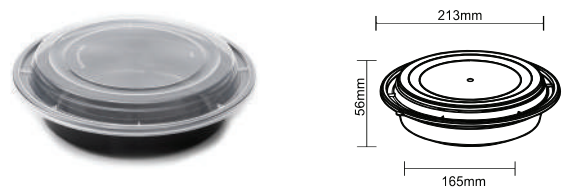

RO 37 Code: DPRO37

Colors Available: ☐ WHITE ☒ BLACK ☐ TRANSPARENT

Crtn PKG (sets)	Carton Dimension (LxWxH) in mm		
150	645	215	410
1 X 40' HC Qty	1 X 20' HC Qty	CBM / Carton	
1196	492	0.0569