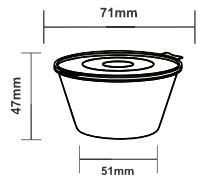

4 OZ Code: DPH4OZ

Colors Available: ☐ WHITE ☒ BLACK ☒ TRANSPARENT

Crtn PKG (sets)	Carton Dimension (LxWxH) in mm		
1000	405	325	350
1 X 40' HC Qty	1 X 20' HC Qty	CBM / Carton	
1476	608	0.0461