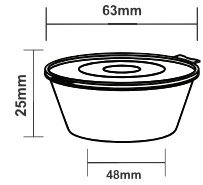

2OZ Code: DPH2OZ

Colors Available: ☐ WHITE ☒ BLACK ☒ TRANSPARENT

Crtn PKG (sets)	Carton Dimension (LxWxH) in mm		
1000	310	295	320
1 X 40' HC Qty	1 X 20' HC Qty	CBM / Carton	
2324	957	0.0293