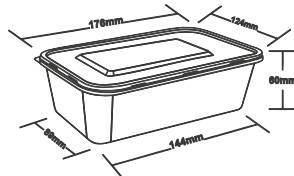

750ML N1 Code: DP750

Colors Available: ☐ WHITE ☒ BLACK ☒ TRANSPARENT

Crtn PKG (sets)	Carton Dimension (LxWxH) in mm		
250	605	175	410
1 X 40' HC Qty	1 X 20' HC Qty	CBM / Carton	
1566	645	0.0434