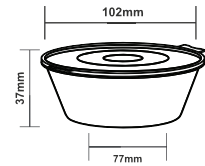

6OZ Code: DPH6OZ

Colors Available: ☐ WHITE ☒ BLACK ☒ TRANSPARENT

Crtn PKG (sets)	Carton Dimension (LxWxH) in mm		
1000	444	440	505
1 X 40' HC Qty	1 X 20' HC Qty	CBM / Carton	
689	283	0.0987