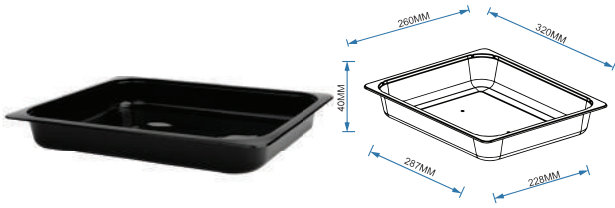

GN Pans: DPI/2-040

Colors Available: ☐ WHITE ☒ BLACK ☒ TRANSPARENT

Crtn PKG (sets)	Carton Dimension (LxWxH) in mm		
1000	800	320	390
1 X 40' HC Qty	1 X 20' HC Qty	CBM / Carton	
680	280	0.0497