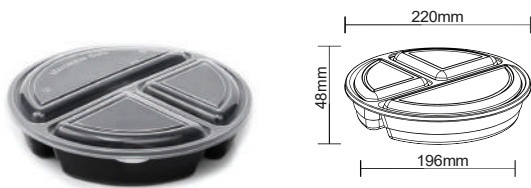

RO 348 Code: DPRO348

Colors Available: ☒ WHITE ☒ BLACK ☐ TRANSPARENT

Crtn PKG (sets)	Carton Dimension (LxWxH) in mm		
150	670	225	465
1 X 40' HC Qty	1 X 20' HC Qty	CBM / Carton	
970	399	0.0701