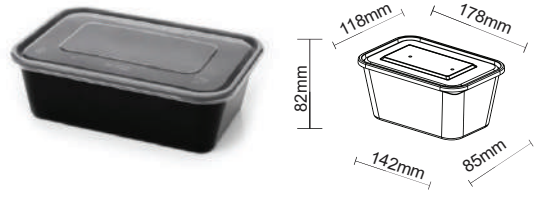

1000 ml Code: DPHD1000

Colors Available: ☐ WHITE ☒ BLACK ☒ TRANSPARENT

Crtn PKG (sets)	Carton Dimension (LxWxH) in mm		
250	585	180	545
1 X 40' HC Qty	1 X 20' HC Qty	CBM / Carton	
1185	488	0.0574