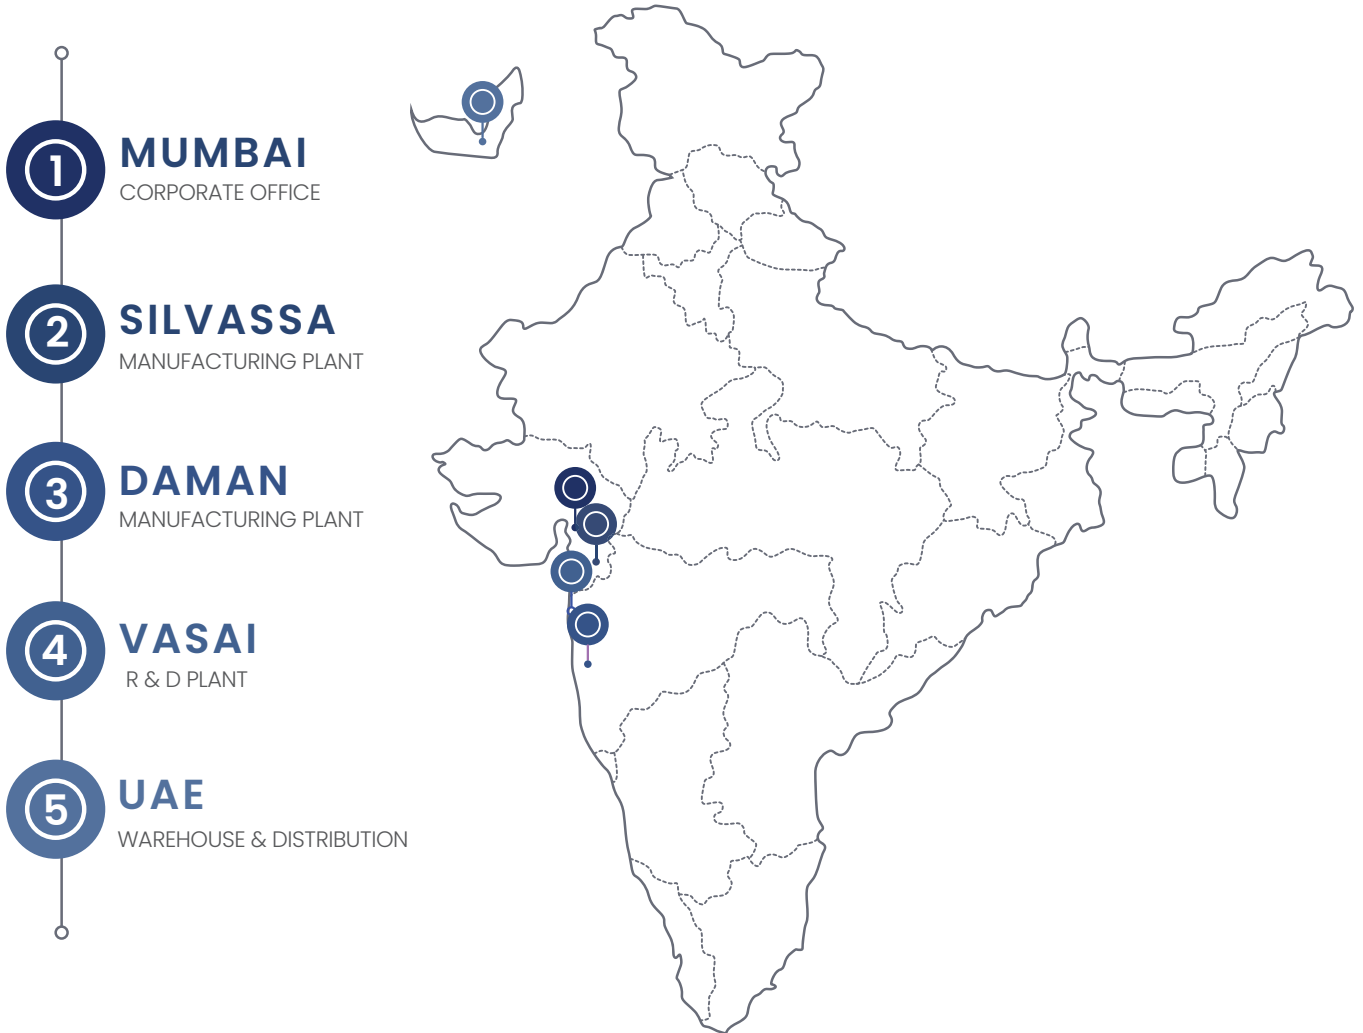

## OUR STRUCTURE

Damati's corporate office stands in Mumbai while our manufacturing facilities includes 4 plants, located in Silvassa, Daman, & Vasai.