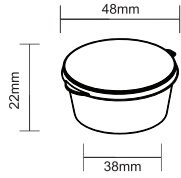

### 1 OZ Code: DPH1OZ

Colors Available:  WHITE  BLACK  TRANSPARENT

Crtn PKG (sets)	Carton Dimension (LxWxH) in mm		
1000	405	205	240
1 X 40' HC Qty	1 X 20' HC Qty	CBM / Carton	
3412	1405	0.0199	