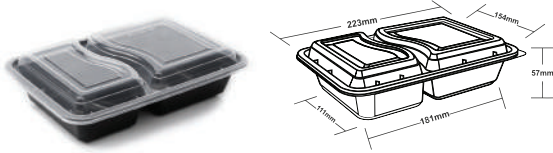

RE 232 Code: DPRE232

Colors Available: ☒ WHITE ☒ BLACK ☐ TRANSPARENT

Crtn PKG (sets)	Carton Dimension (LxWxH) in mm		
150	455	225	400
1 X 40' HC Qty	1 X 20' HC Qty	CBM / Carton	
1661	684	0.0410