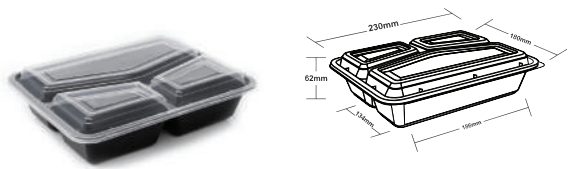

RE 342 Code: DPRE342

Colors Available: ☒ WHITE ☒ BLACK ☐ TRANSPARENT

Crtn PKG (sets)	Carton Dimension (LxWxH) in mm		
150	540	230	415
1 X 40' HC Qty	1 X 20' HC Qty	CBM / Carton	
1319	543	0.0515